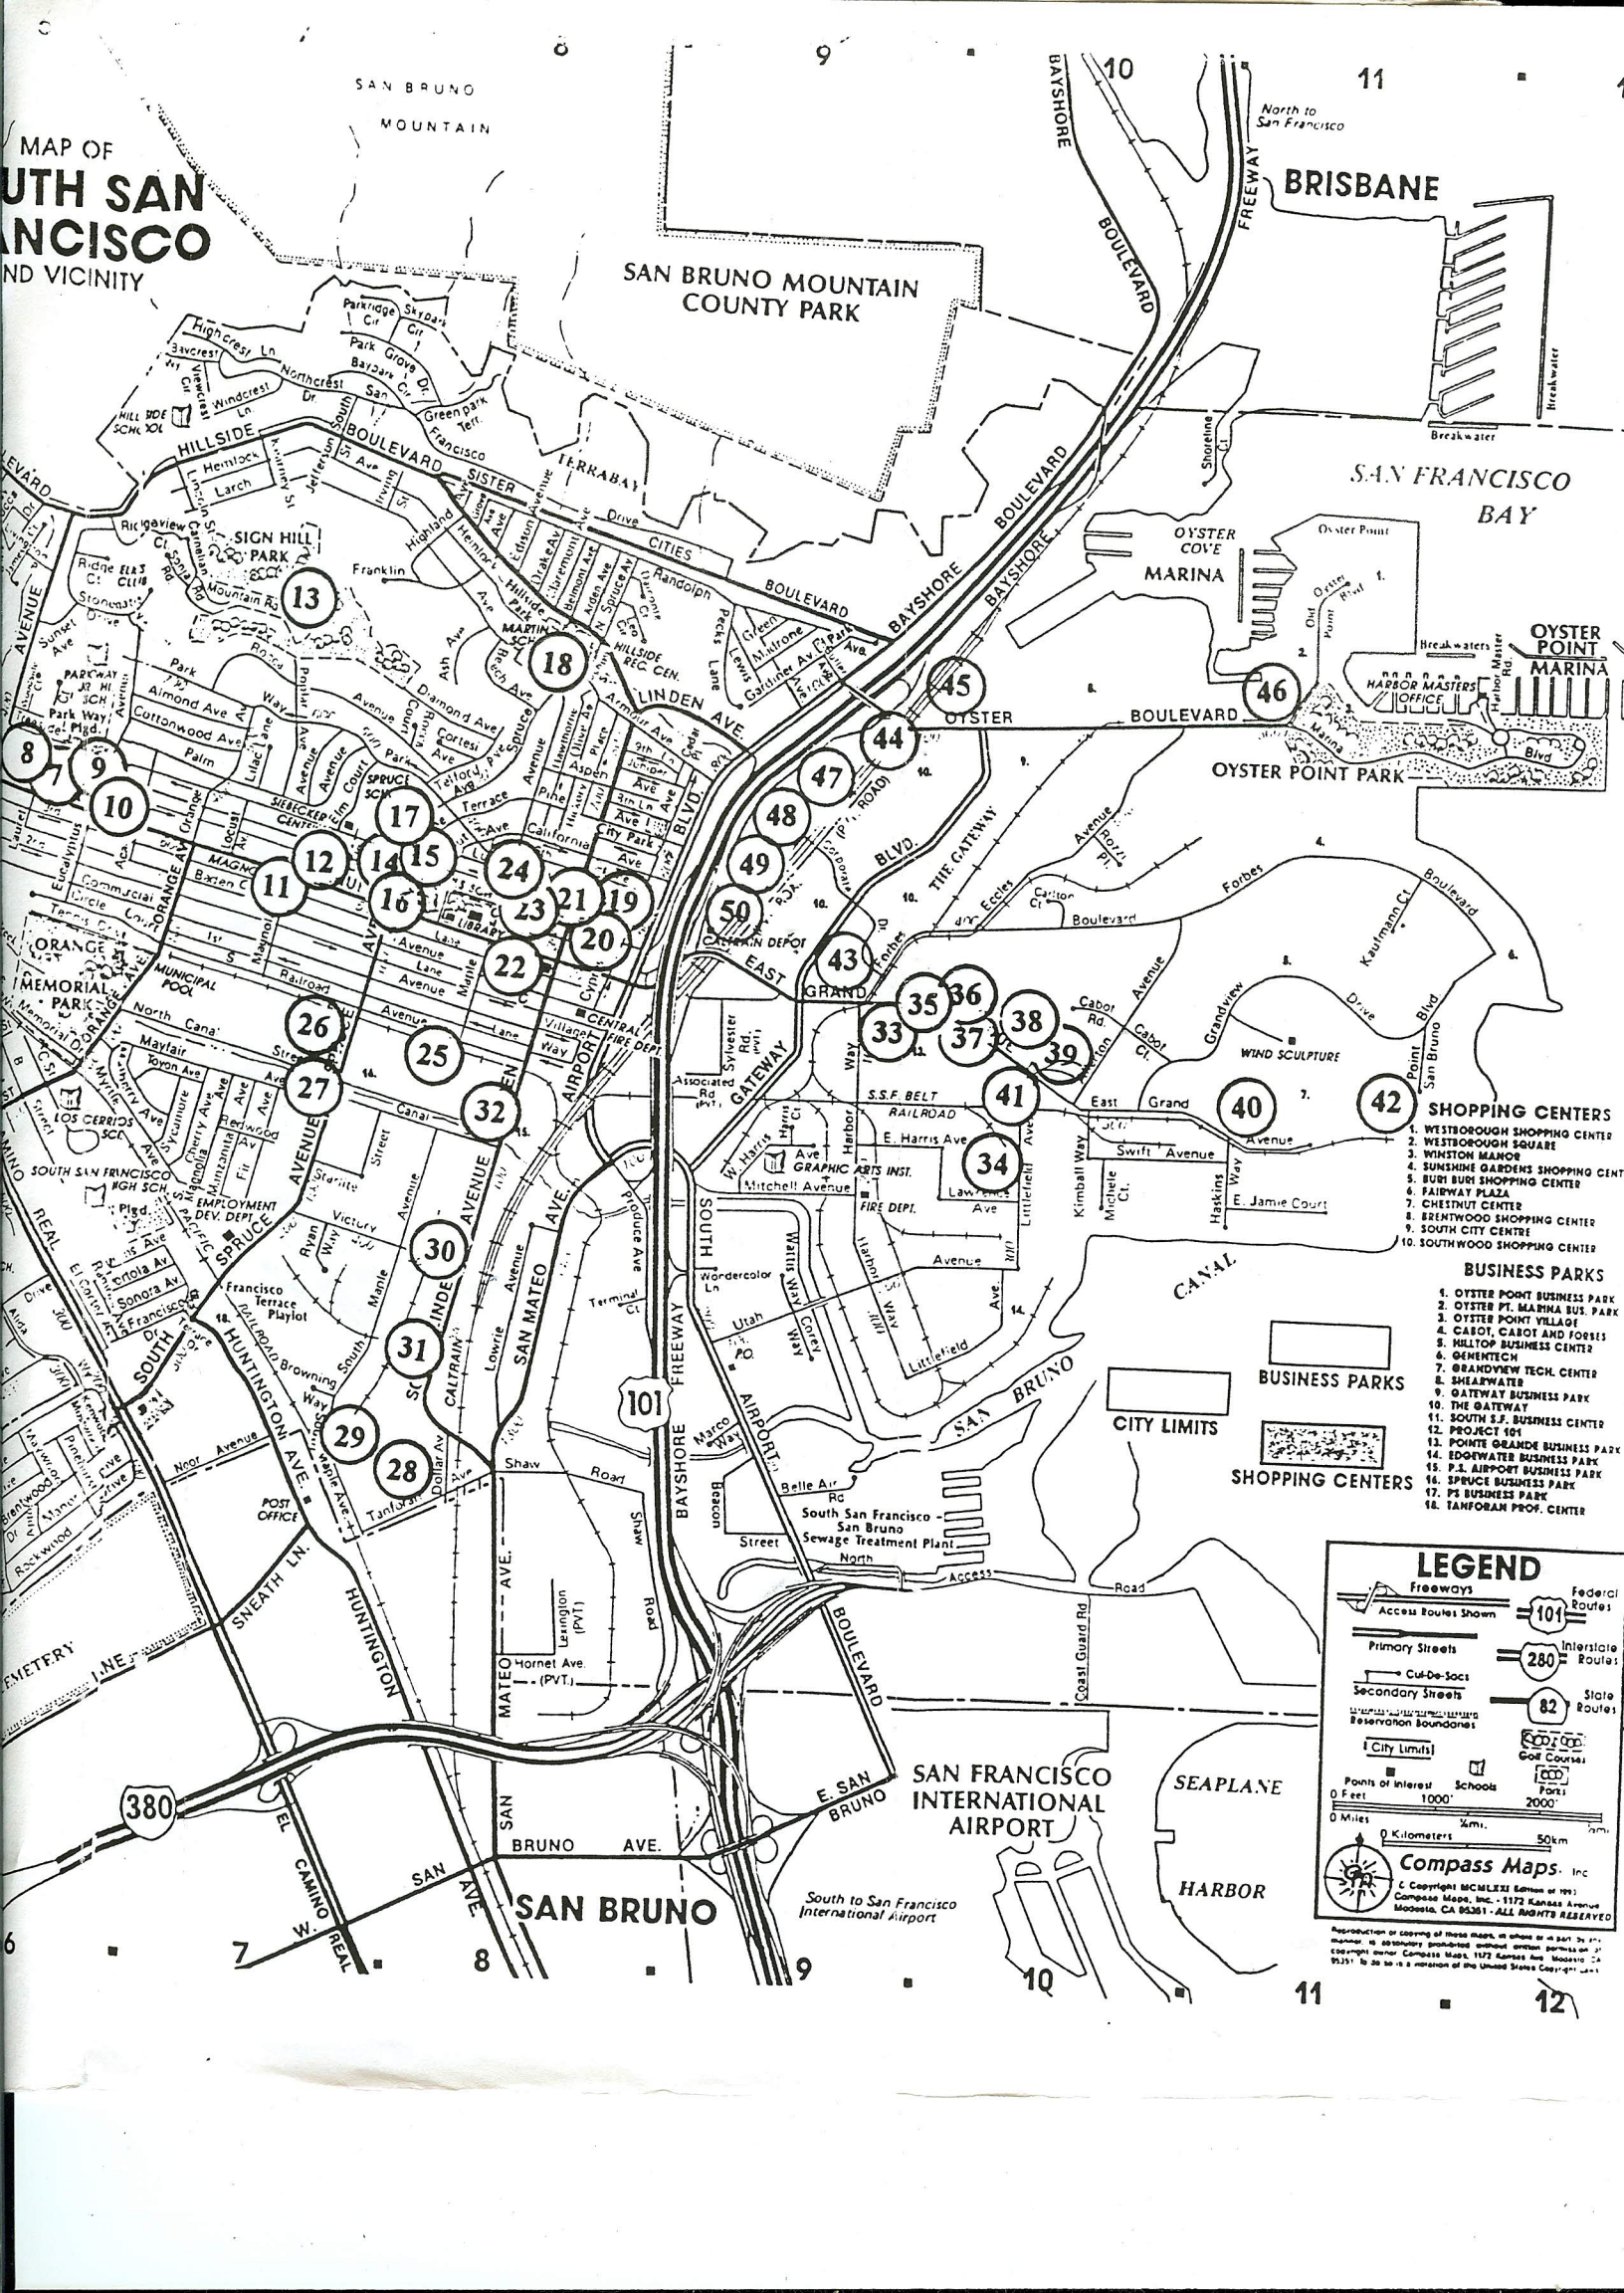

MAP OF SOUTH SAN FRANCISCO AND VICINITY

LEGEND

- Freeways
- Access Routes Shown
- Primary Streets
- Cul-De-Sacs
- Secondary Streets
- City Limits
- Points of Interest
- 0 Feet
- 0 Miles
- 1000'
- 1000'
- 1 Km.
- 50 km.
- 101 Interstate Routes
- 280 Interstate Routes
- 82 State Routes
- City Limits
- Points of Interest
- Schools
- Golf Courses
- Parks

Compass Maps, Inc.
Copyright MCMLXXI Edition of 1971
Compass Maps, Inc. - 1172 Kansas Avenue
Modesto, CA 95351 - ALL RIGHTS RESERVED