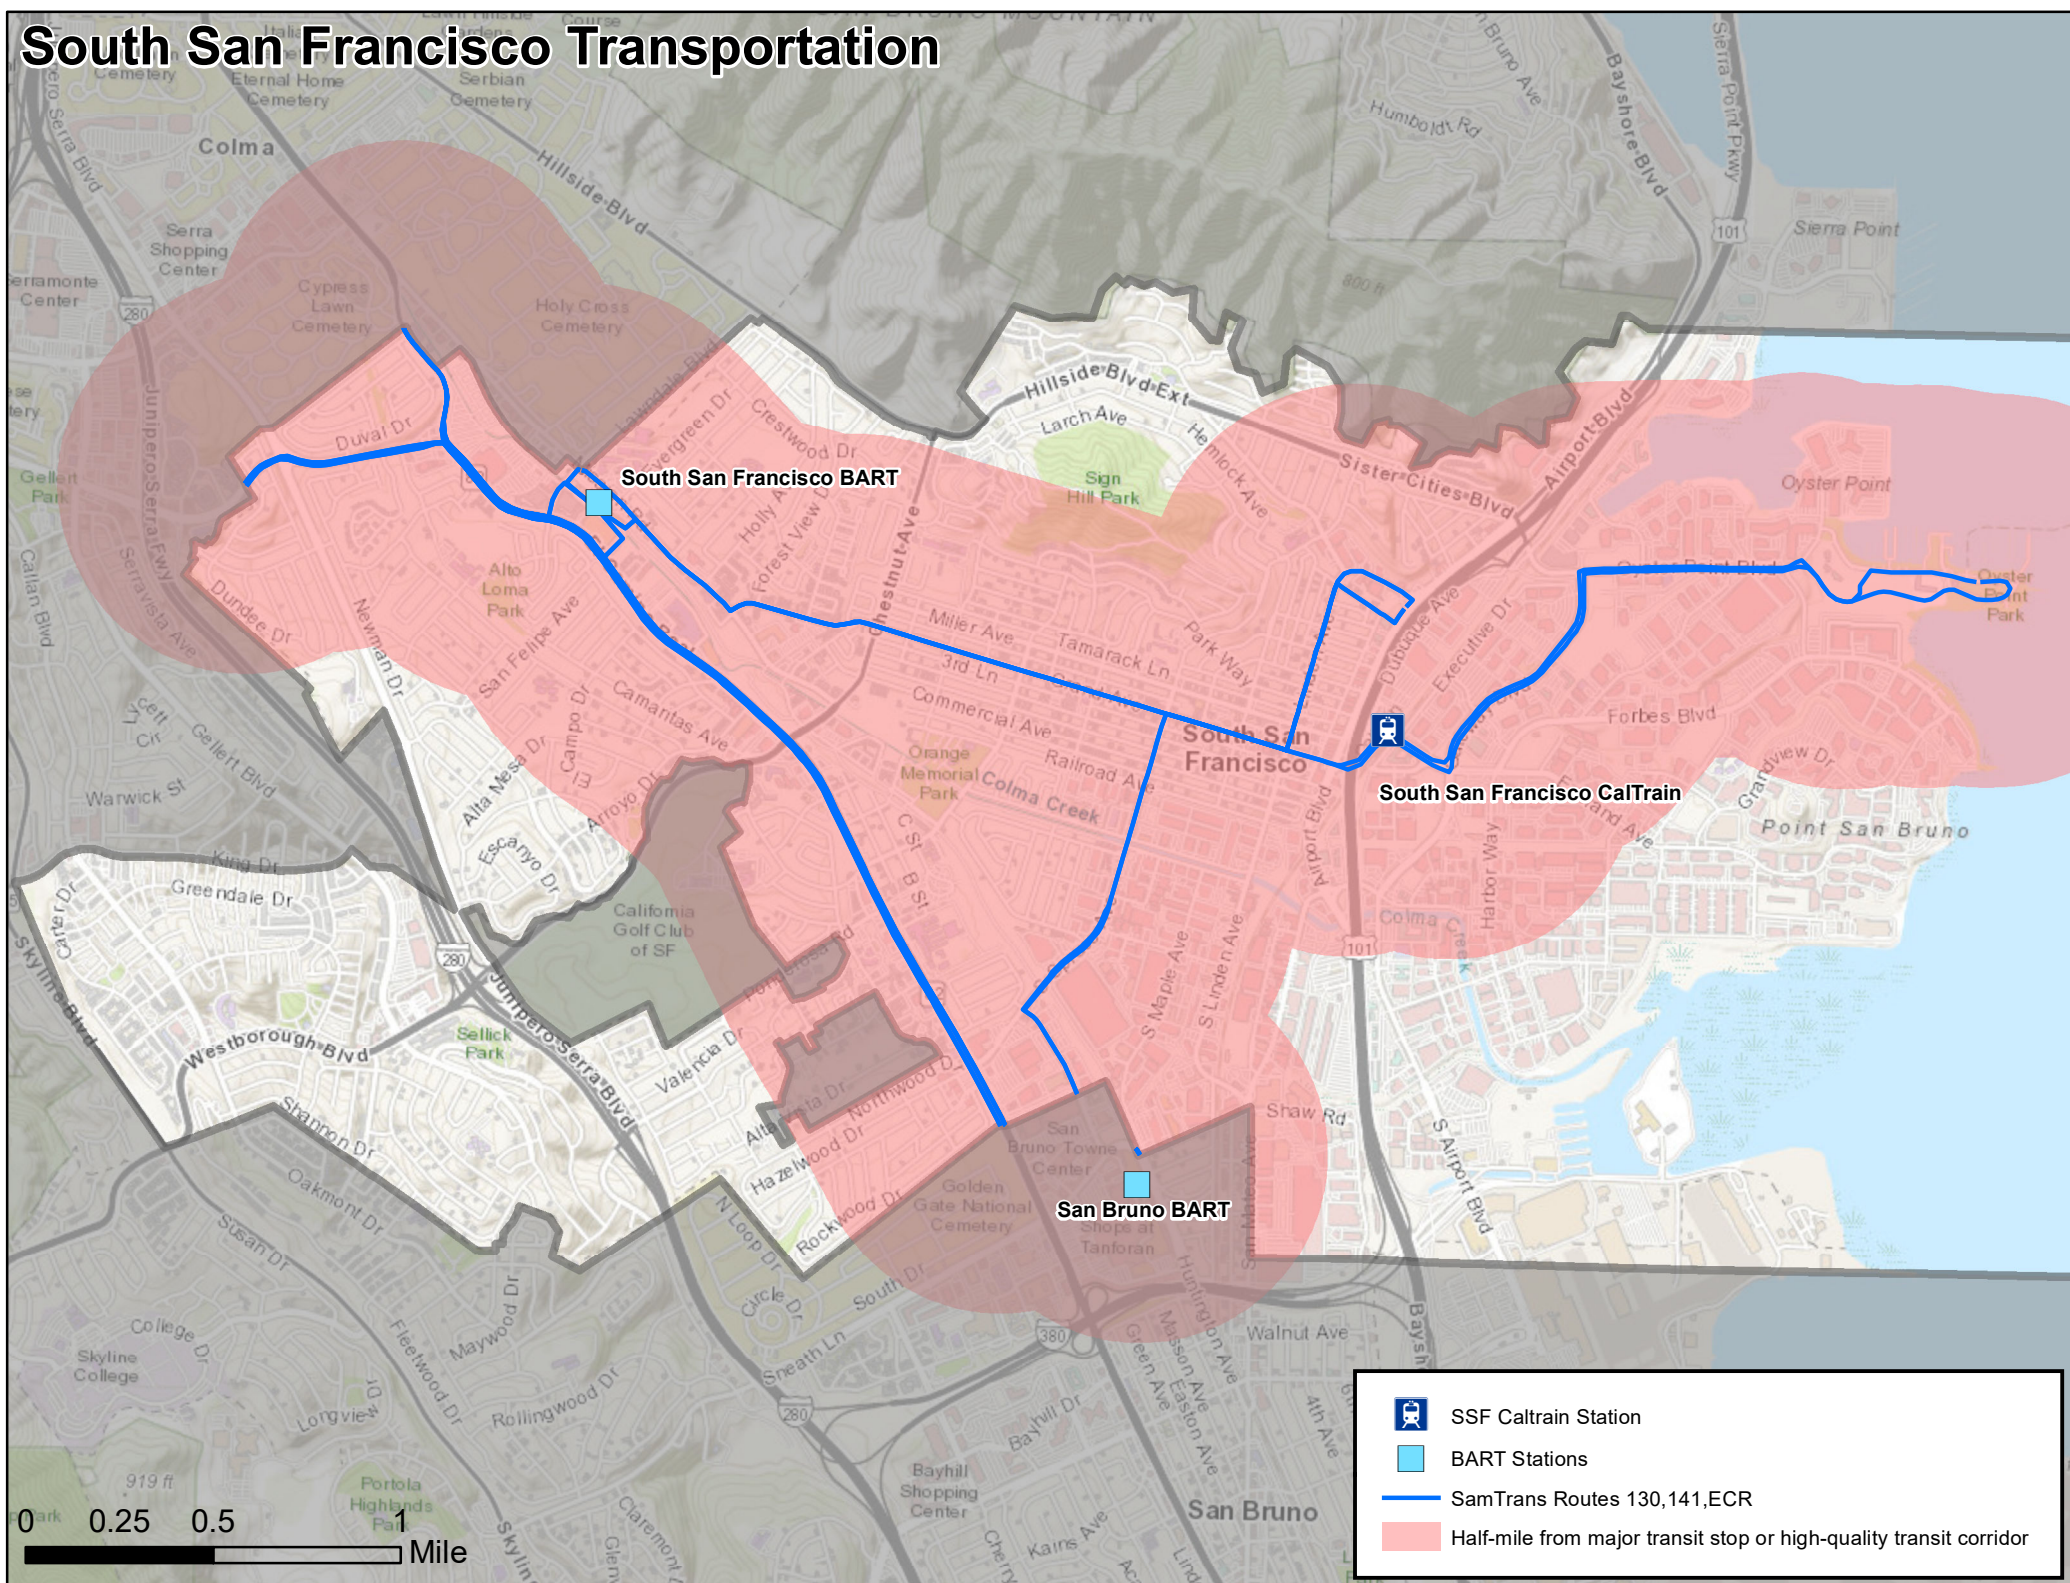

South San Francisco Transportation

-  SSF Caltrain Station
-  BART Stations
-  SamTrans Routes 130,141,ECR
-  Half-mile from major transit stop or high-quality transit corridor